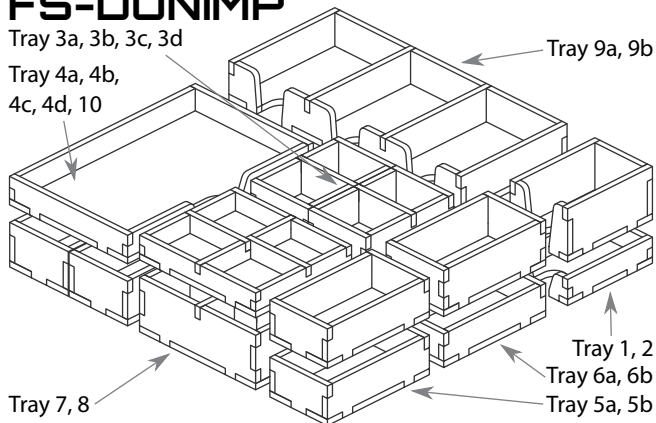

Sheet B1, B2

Sheet C

Step 1

Step 2

Finished tray

Tray 4a, 4b, 4c, 4d & 5a, 5b

Sheet A1, A2

Step 1

Step 2

Finished tray

Tray 6a, 6b

Sheet A1, A2

Tray 7

Sheet D

Tray 8

Sheet D

Tray 9a, 9b

Sheet B1, B2

Tray 10

Sheet C

Please check www.foldedspace.net for photos of this insert in use.

FS-DUNIMP

Tray 3a, 3b, 3c, 3d

Tray 4a, 4b, 4c, 4d, 10

Tray legend:

- Tray 1 - intrigue cards
- Tray 2 - conflict cards
- Tray 3a, b, c, d - base game player pieces
- Tray 4a, b, c, d - deluxe upgrade pack player miniatures
- Tray 5a, b - solari and spice tokens
- Tray 6a, b - water tokens and tech tiles
- Tray 7 - deluxe upgrade pack alliance and mentat miniatures
- Tray 8 - other tokens and first player markers
- Tray 9a - reserve, starting and solo card decks
- Tray 9b - imperium deck cards
- Tray 10 - leaders & rival reference cards