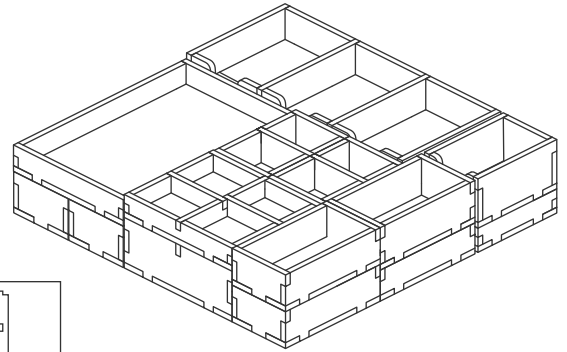

FS-DUNIMP Insert compatible with Dune Imperium®, including the Rise of Ix® expansion and the Deluxe Upgrade Pack Assembly Instructions

FS-DUNIMP

The package contains 6 sheets: two double and two single sheets.
 After assembly the trays are put in up to two layers in the original game box.
 Ordinary PVA glue is required when assembling each tray.
 Please make sure you dry-assemble each tray correctly before gluing it together.
 Please check www.foldedspace.net for general assembly tips.

Sheet A1, A2

Sheet B1, B2

Sheet C

Sheet D

Tray 1

Sheet C

Step 1

Step 2

Finished tray

Tray 2

Sheet C

Step 1

Step 2

Finished tray

Tray 3a, 3b, 3c, 3d (the trays are identical)

Sheet A1, A2