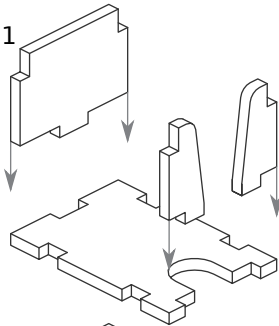

FS-DUNIMP Insert compatible with Dune Imperium®, including the Rise of Ix® expansion and the Deluxe Upgrade Pack Assembly Instructions

FS-DUNIMP

The package contains 6 sheets: two double and two single sheets.
 After assembly the trays are put in up to two layers in the original game box.
 Ordinary PVA glue is required when assembling each tray.
 Please make sure you dry-assemble each tray correctly before gluing it together.
 Please check www.foldedspace.net for general assembly tips.

Sheet A1, A2

Sheet B1, B2

Sheet C

Sheet D

Tray 1

Sheet C

Step 1

Step 2

Finished tray

Tray 2

Sheet C

Step 1

Step 2

Finished tray

Tray 3a, 3b, 3c, 3d (the trays are identical)

Sheet A1, A2

Sheet B1, B2

Sheet C

Step 1

Step 2

Finished tray

Tray 4a, 4b, 4c, 4d & 5a, 5b

Sheet A1, A2

Step 1